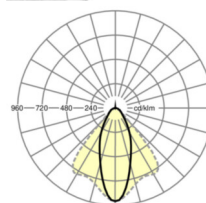

CHARACTERISTICS

Order number	18620206600
EAN number	4020863325924
Commodity code	94051190
Certification mark	IP 64, Protection class I, ENEC10 VDE, F, D, HACCP DIN10500/Food/IFS-application-related suitability/BRC, Indoor, CE
Impact resistance (IK rating)	IK03 (-20°C bis 40°C)
Ambient temperatur	ta -20°C to 40°C
Special properties	Ready for IoT
Warranty period	5 years
State funding programs	BEG - Federal funding for efficient buildings (valid only for Germany)

ELECTRICAL ENGINEERING

Controller	Electronic driver DALI2 (1 pcs.)
System output	37W
Mains voltage	230V/50Hz
Circuit breakers (inrush current)	13 pieces/B10, 21 pieces/B16, 21 pieces/C10, 35 pieces/C16
Energy efficiency class/light source	D

LIGHTING TECHNOLOGY

Placement	LED, Colour rendering/Light colour CRI ≥ 80 / 4000K
Colour tolerance (MacAdam)	3SDCM
Photobiological safety (Luminaire)	RG1
Nominal luminous flux	6106lm
LED service life	50000h L80/B10 (Tq 40°C)
Luminaire luminous efficiency	163lm/W
Beam angle	40° (C0) / 85° (C90)
UGR lat./long.	18.7 / 20.5

MECHANICS

Housing colour	traffic white RAL 9016
Dimensions (LxWxH/DxH)	1531mm x 55mm x 37mm
Weight (net)	1.9kg
Type of installation	Mounting rail system installation

Dimensions

L	1531 mm	Length
B	55 mm	Width
H	37 mm	Height

DEEP-LINK

<https://www.regiolux.de/en/article/18620206600>

Reference	LED 6000lm 840
ηLB	100 %
Φ ↓↑	99 % / 1 %
UGR lat./long.	18.7 / 20.5